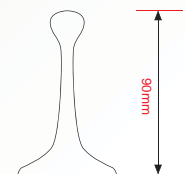

DOOR STOPPER

Warna : Stainless Hairline
Ukuran : 90mm
Material : Stainless Steel