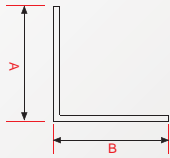

Braket Series

SIKU 6601 STAINLESS

Warna : Stainless Hairline
Ukuran : S, M, L, XL, XXL
Material : Stainless Steel