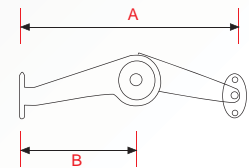

ENGSEL WAYANG

Warna : Mirror Chrome / Kilap
Ukuran : 4", 5", 9"
Material : Steel / Besi