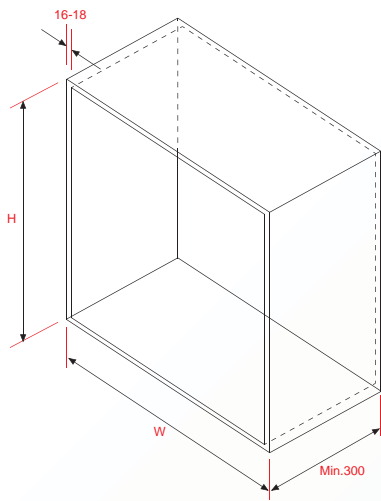

### SPECIFICATION & CABINET WIDTH

Item No.	Specification	Cabinet Width
	D x W x H (mm)	W (mm)
A-013100	280 x 565 x 65	600
A-013101	280 x 665 x 65	700
A-013102	280 x 765 x 65	800
A-013103	280 x 865 x 65	900
A-013104	280 x 965 x 65	1000

### 3. Remarks

- a. Size "A" & "B" are based on high of cabinet. The following size are for your reference :  
A=275mm, B=300mm (Both Size for your reference only)
- b. Depth of Ø 10 hole is 7-9mm, please be careful that the side-board of cabinet not to be drilled through