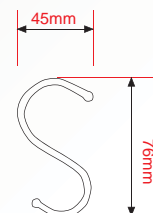

S HOOK

Warna : Mirror Chrome / Kilap
Material : Steel / Besi