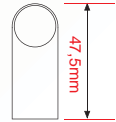

Warna : Mirror Chrome / Kilap
Ukuran : 16mm
Material : Steel / Besi