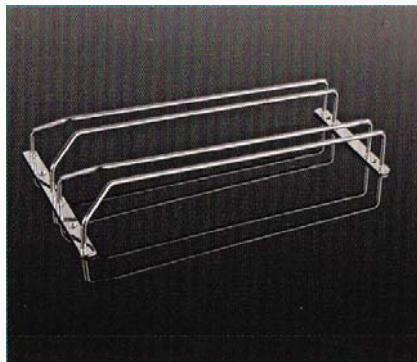

Type	Ukuran
2 Baris	L350 x W205 x 65mm