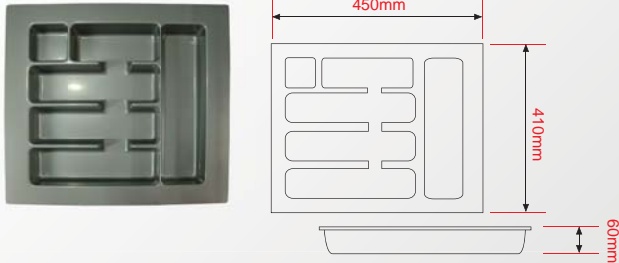

Kitchenware Series

RAK SENDOK ABS C4545

Warna : Abu-abu
Ukuran : 450 x 410mm
Material : Plastik