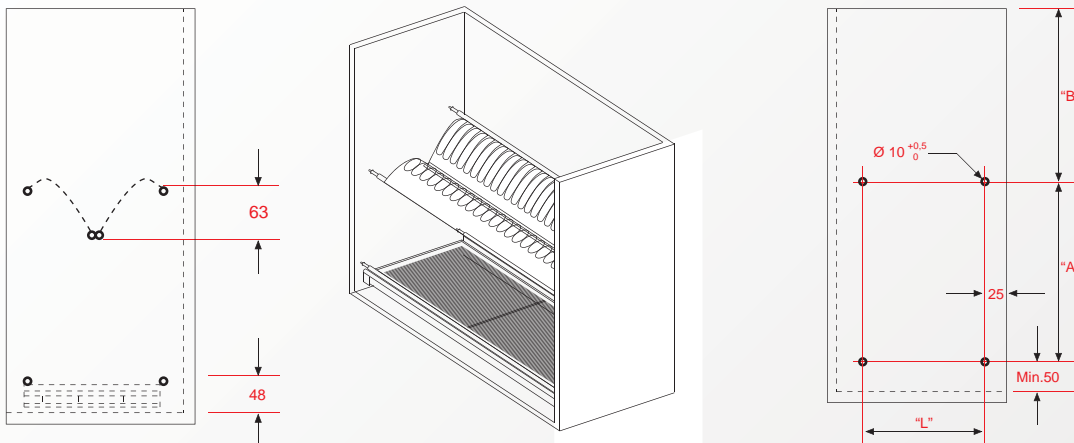

### APPLICATION STEP

1. Choose a suitable cabinet according the specification of particular products (please refer to drawing 1)

### SPECIFICATION & CABINET WIDTH

Item No.	Specification	Cabinet Width
	D x W x H (mm)	W (mm)
A-013100	280 x 565 x 65	600
A-013101	280 x 665 x 65	700
A-013102	280 x 765 x 65	800
A-013103	280 x 865 x 65	900
A-013104	280 x 965 x 65	1000

### 3. Remarks

- a. Size "A" & "B" are based on high of cabinet. The following size are for your reference :  
A=275mm, B=300mm (Both Size for your reference only)
- b. Depth of Ø 10 hole is 7-9mm, please be careful that the side-board of cabinet not to be drilled through