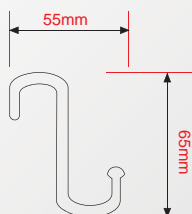

S HOOK DOUBLE

Warna : Mirror Chrome / Kilap
Material : Steel / Besi