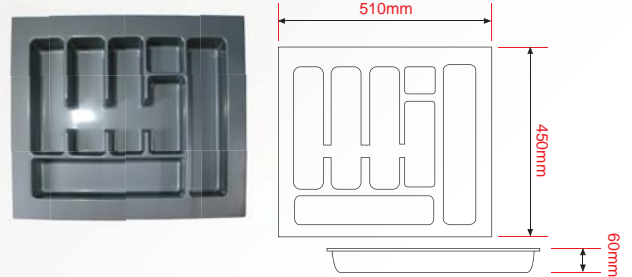

RAK SENDOK ABS C5545

Warna : Abu-abu
Ukuran : 510 x 450mm
Material : Plastik