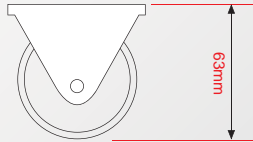

Wheels Series

RODA NYLON 2" MATI

Warna : Putih
Ukuran : 2 inch
Material : Steel / Besi + Nylon